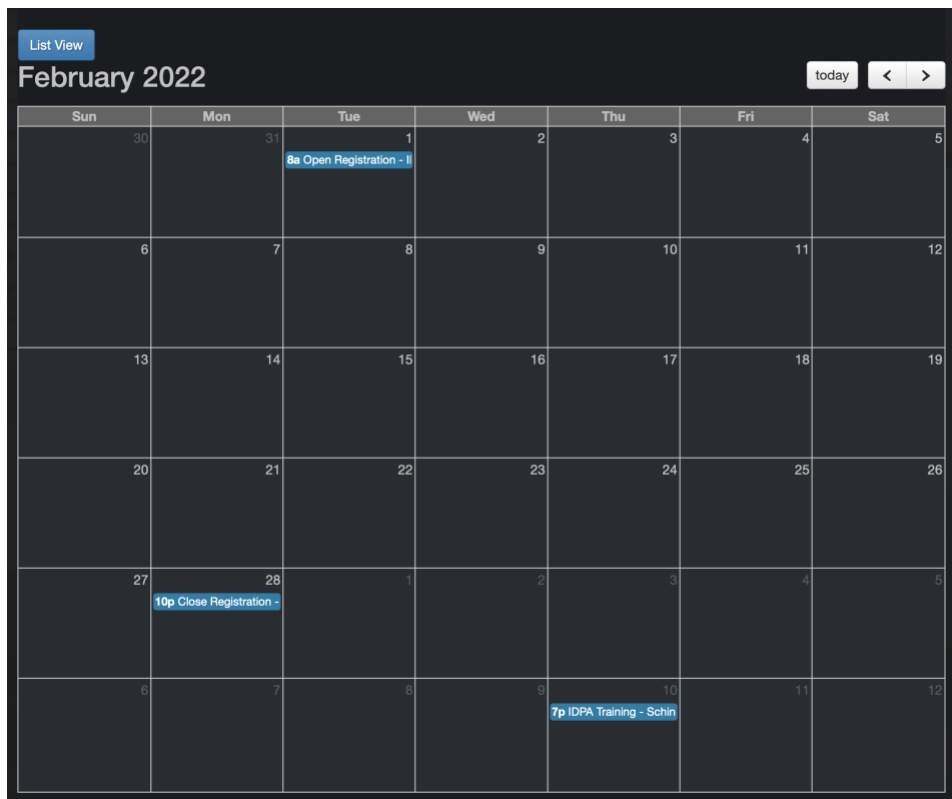

Ein weiterer Weg ist über den Kalender des SSVW in Practiscore:

Ein Klick auf das jeweilige Training öffnet ebenfalls die Anmeldeseite.
Nach erfolgter Anmeldung & Zahlung seid ihr zum Training registriert.

Viel Spass !

SSVW – IDPA Sektion
D. Girardet

v1.0 – 5. Januar 2022